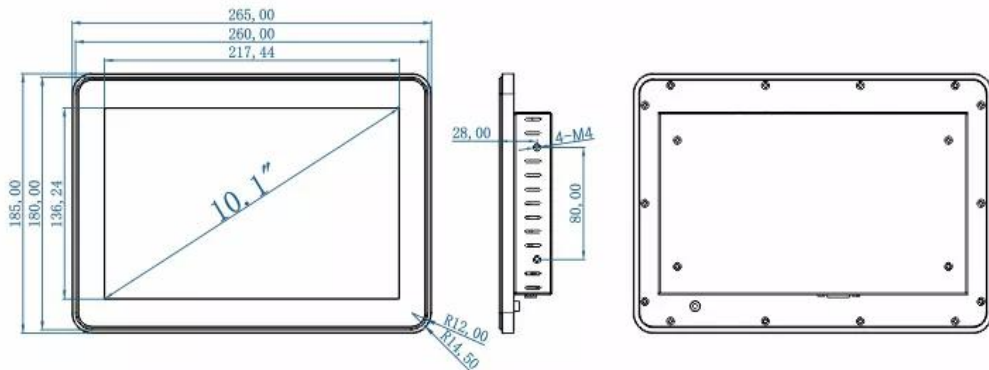

Industrial / Engineering / Commercial

Size:7"-55" Touch Monitor

- Easy Mount
VESA
- Material
All Aluminum
- IP65 Front
Seamless
- Elegant Design
2mm Step

Product Show

All aluminum frame
Surface waterproof IP65

AF(Anti fouling)

More

Product Details 10.1 inch

Front

Side

Black

USB

HDMI